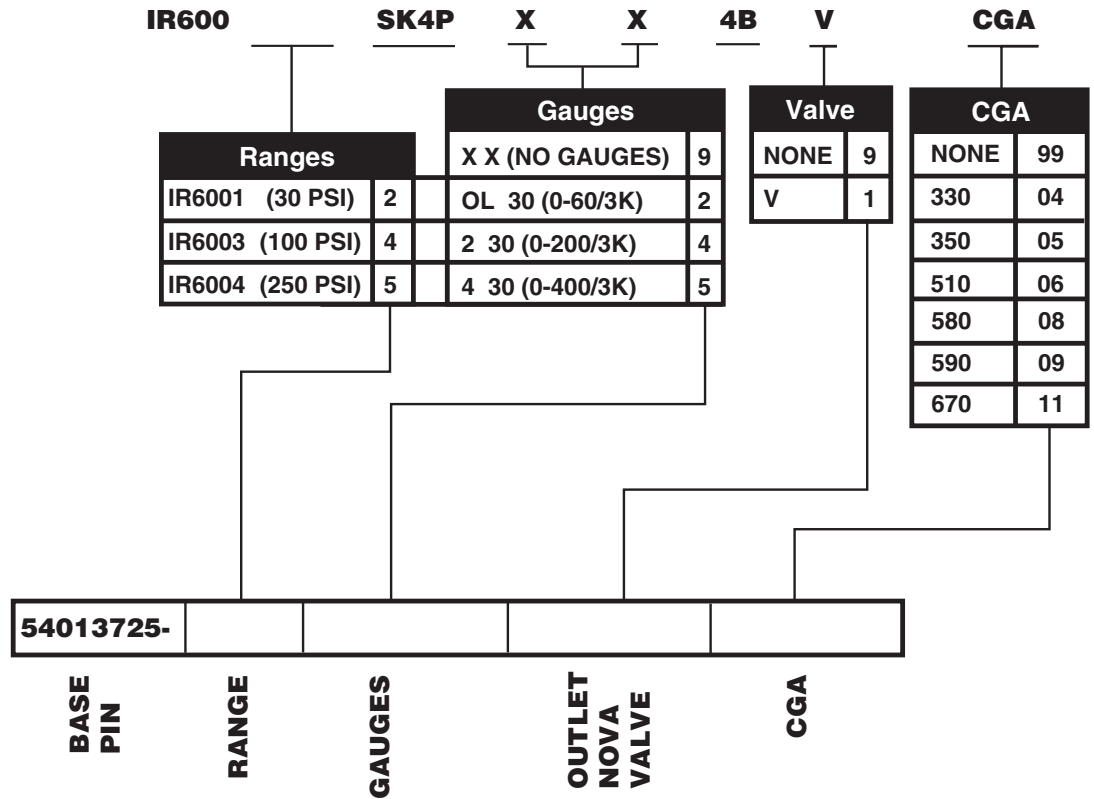

IR6000 MATRIX (4P)

Matrix